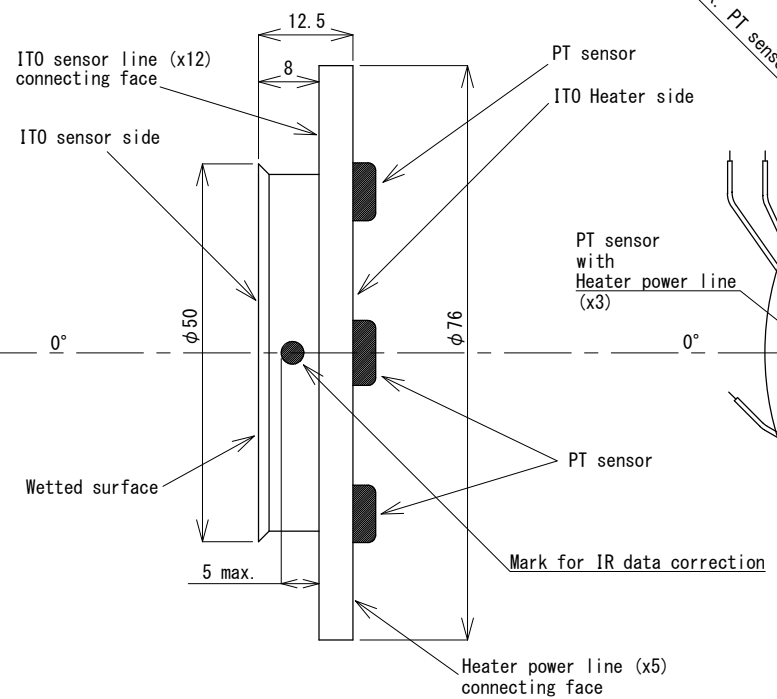

ITO sensor side

Heater & PT sensor side

Heating Disk dimension and Sensors layout  
(MI50)