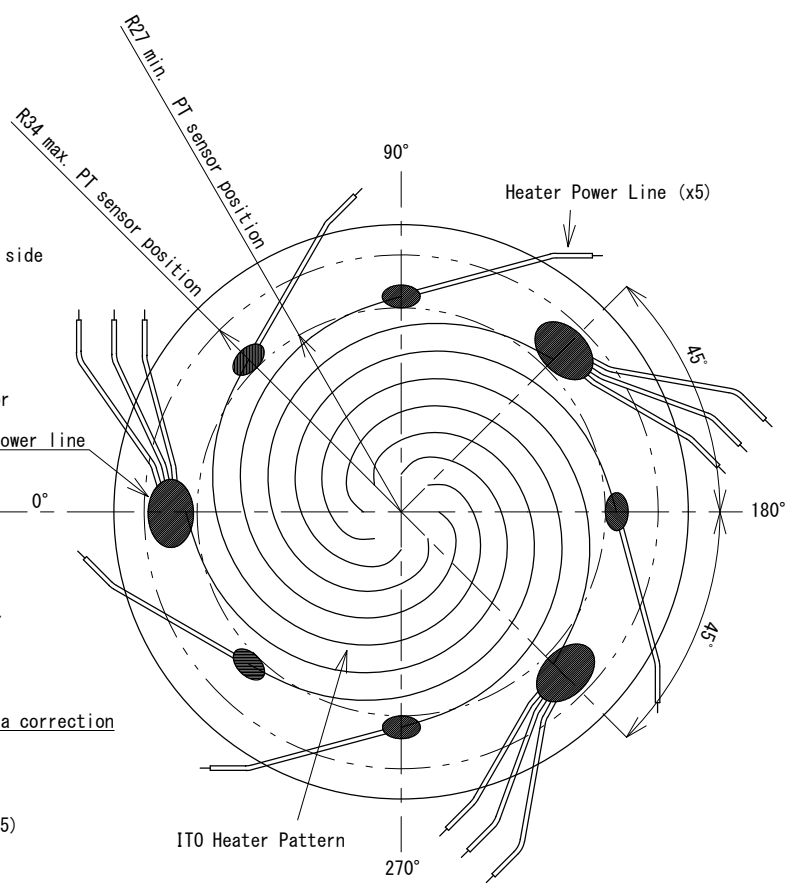

ITO sensor side

Heater & PT sensor side

Heating Disk dimension and Sensors layout  
(MI50)